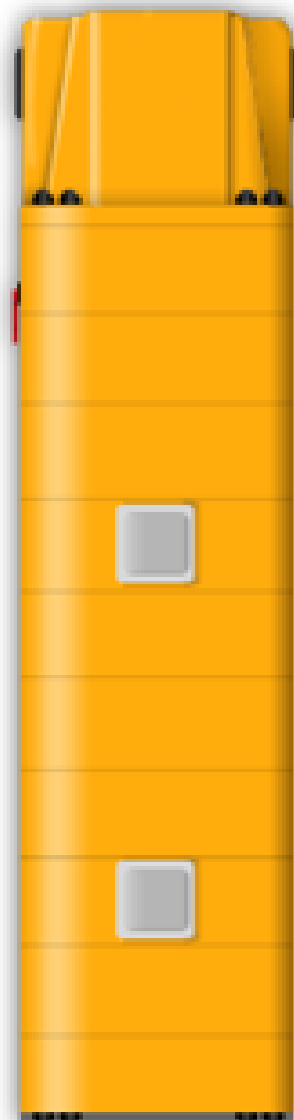

CDL Vehicle Inspection Memory Aid

Combination Vehicles

Front of Vehicle, Lights/Reflectors,
Engine Compartment & Steering
Components

Steering Axle:

- Suspension
- Brakes
- Tires

Driver Door
Fuel Area

Under Vehicle

- Drive Shaft
- Exhaust
- Frame

Drive Axle(s)

- Suspension
- Brakes
- Tires

Coupling Devices

- Truck
- Trailer

Rear of Truck/Tractor
& Lights/Reflectors

Trailer Components
Front, Side, Lights &
Reflectors

- Frame
- Landing Gear
- Tandem Release

Trailer Axle(s)

- Suspension
- Brakes
- Tires

Rear of Trailer &
Lights/Reflectors

Straight Truck or Bus

Front of Vehicle, Lights/Reflectors,
Engine Compartment & Steering
Components

Steering Axle:

- Suspension
- Brakes
- Tires

Driver Door
Fuel Area
(Truck)

Under Vehicle

- Drive Shaft
- Exhaust
- Frame

Drive Axle(s)

- Suspension
- Brakes
- Tires

Passenger Door
Fuel Area

Rear of Bus/Truck
& Lights/Reflectors